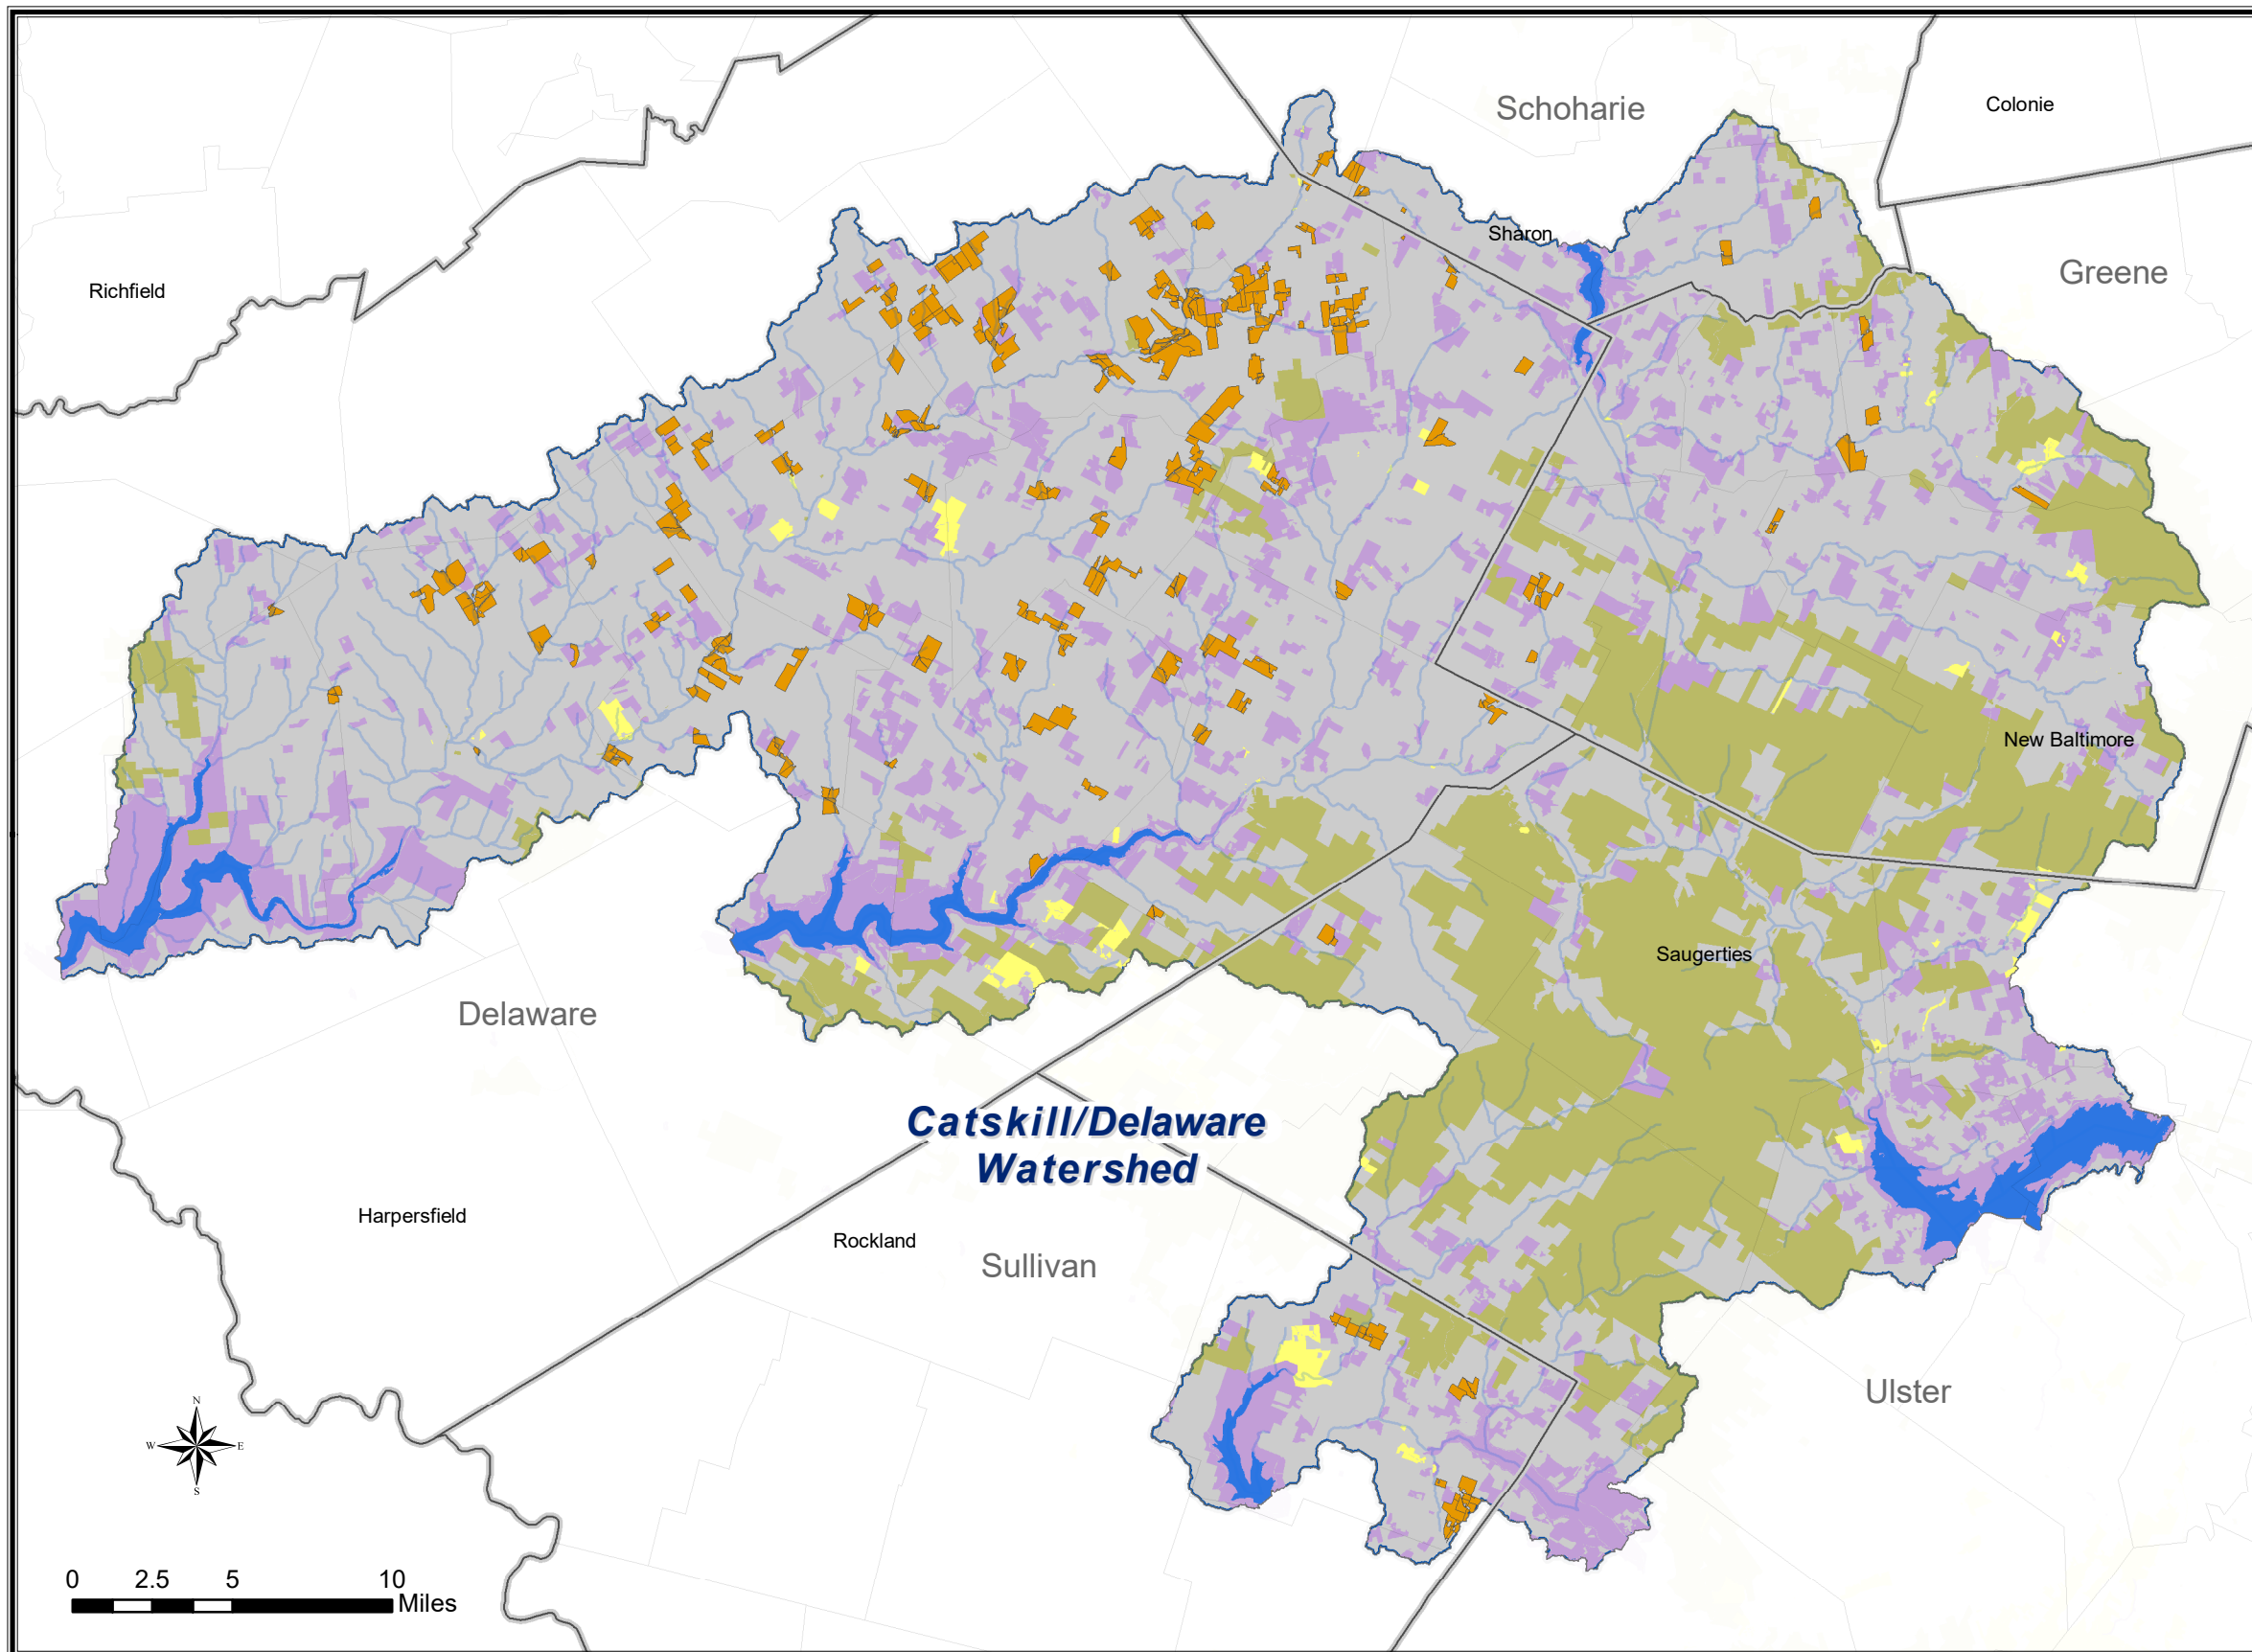

# Conserved Lands in the New York City Watershed

## Legend

- Towns
- Counties
- WAC Conservation Easements (28,443 Acres)
- Protected Open Space (Owned by Other Organizations)
- NYC DEP Fee Lands & Conservation Easements
- NYS Lands
- NYC West of Hudson (WOH) Watershed