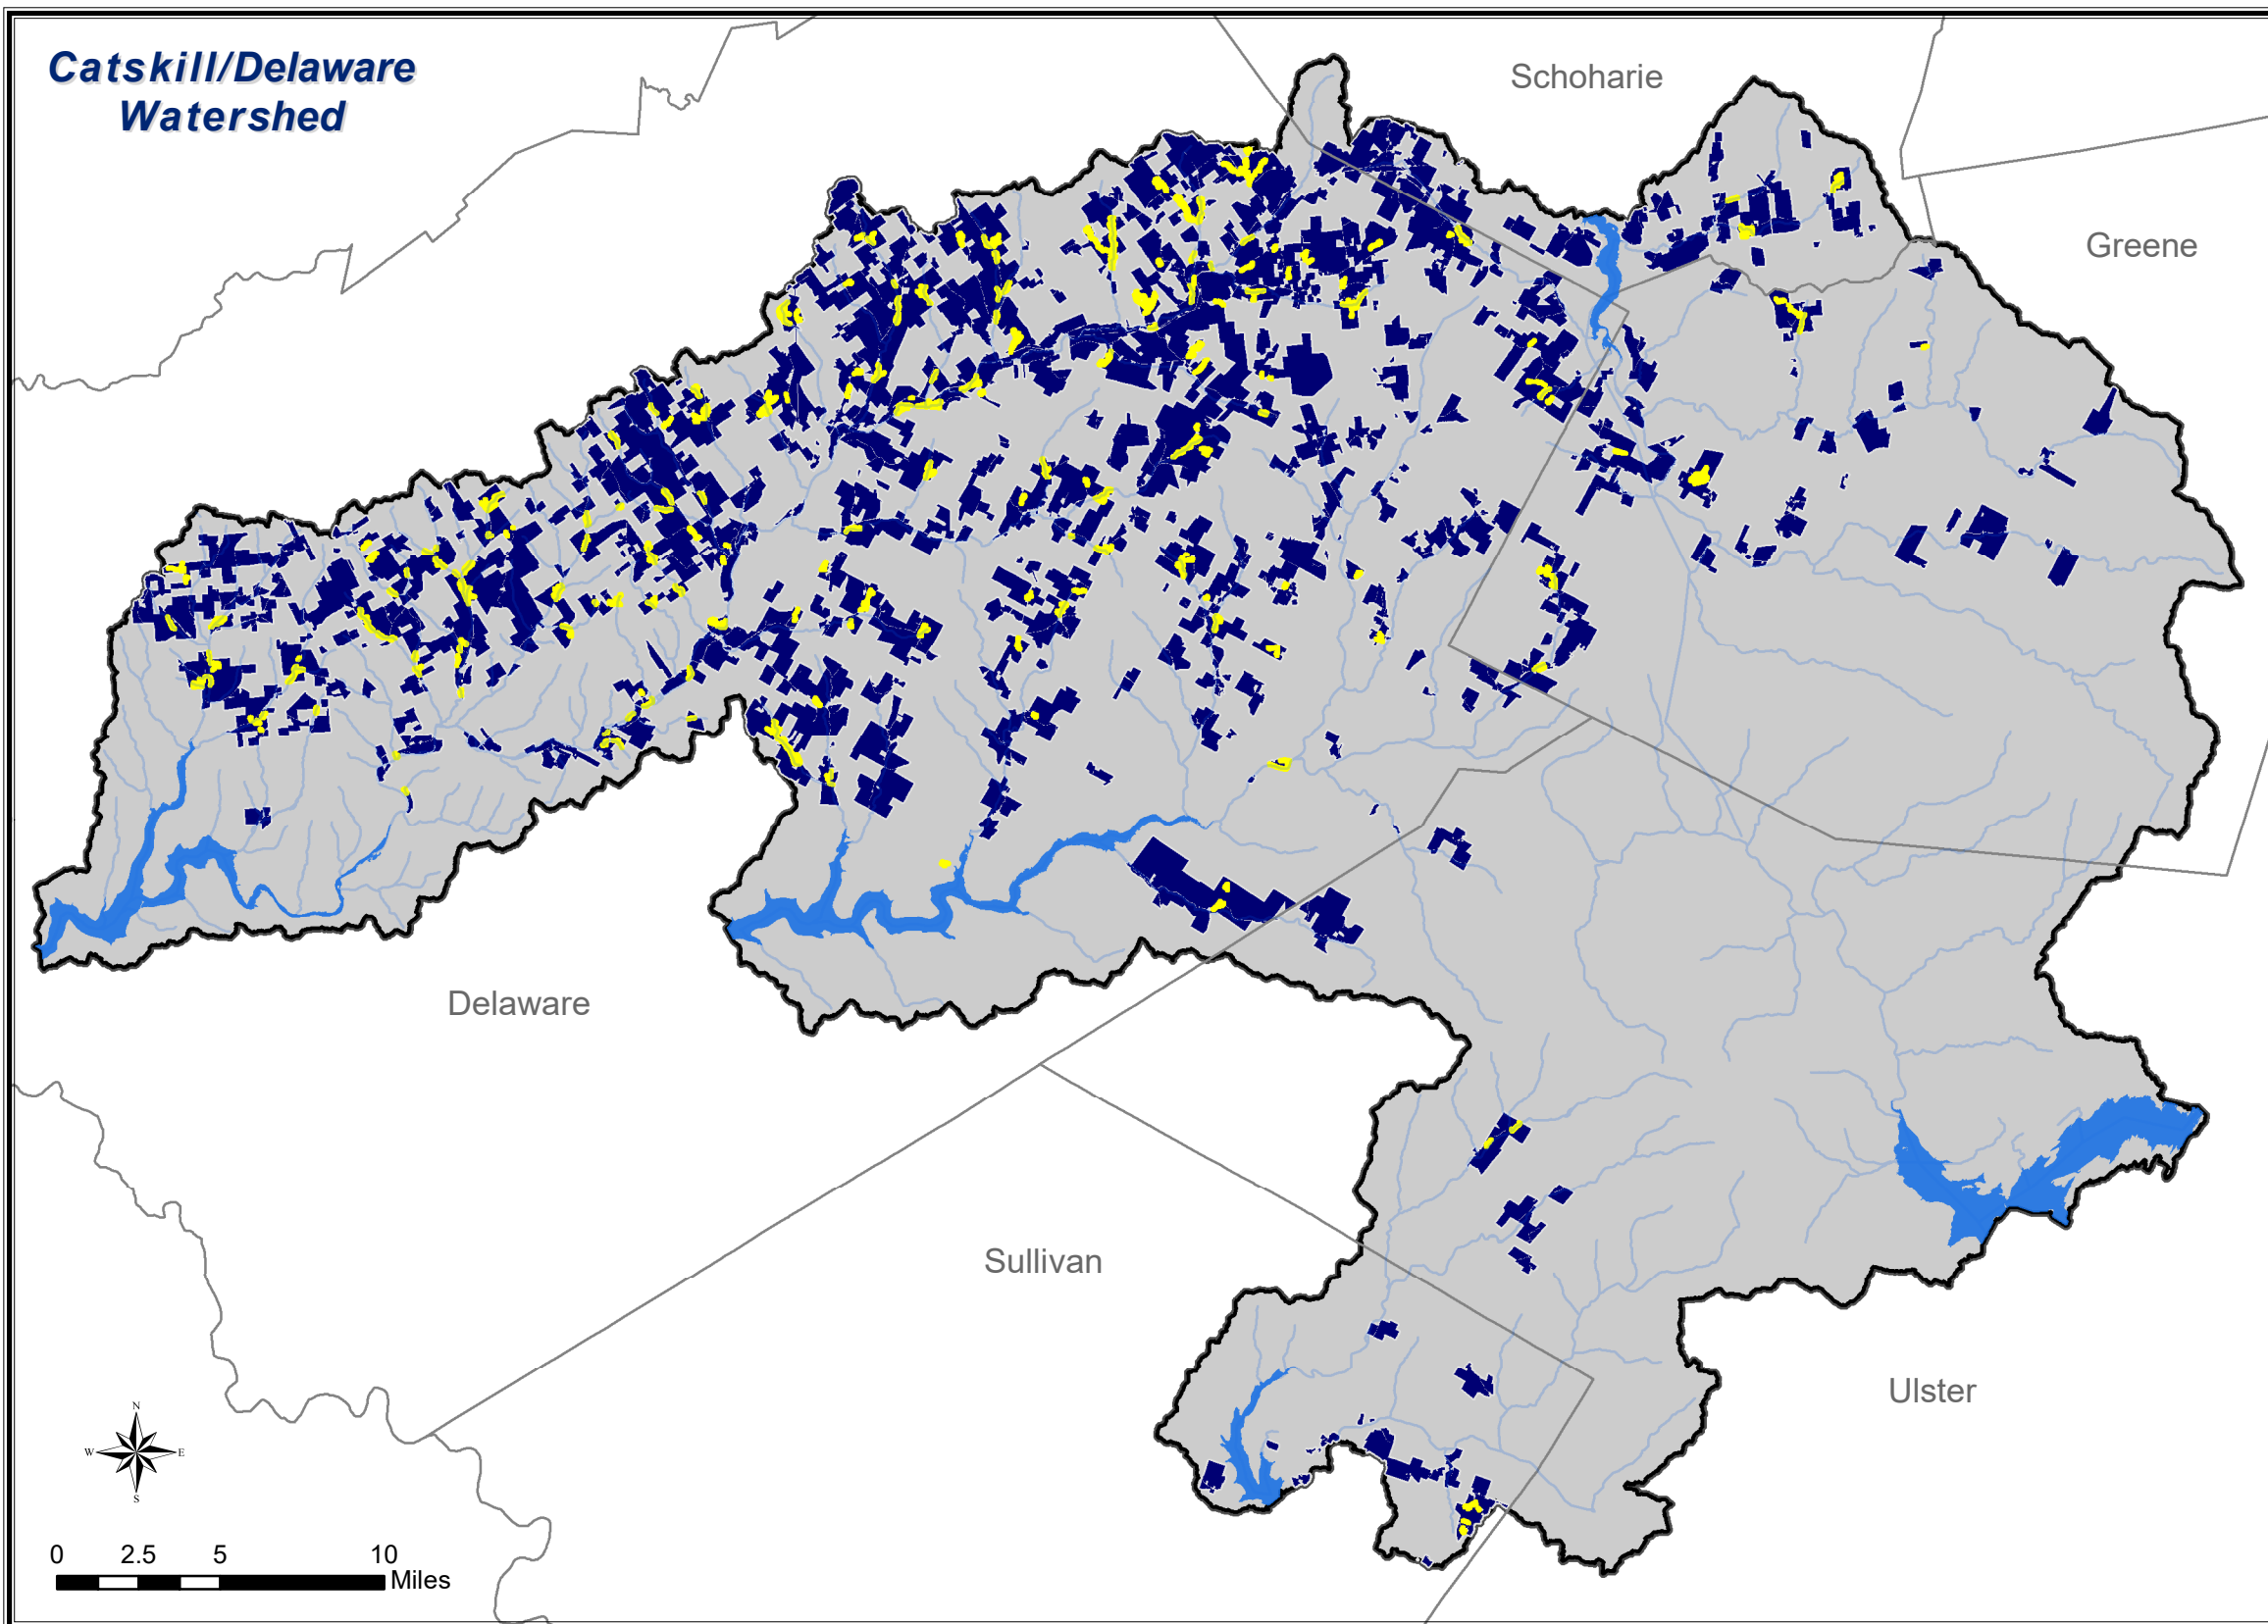

# Participating Farms in the New York City Watershed Agricultural Program

## Legend

- Participating Farms (151,000 Acres)
- CREP
- Counties
- NYC Watersheds