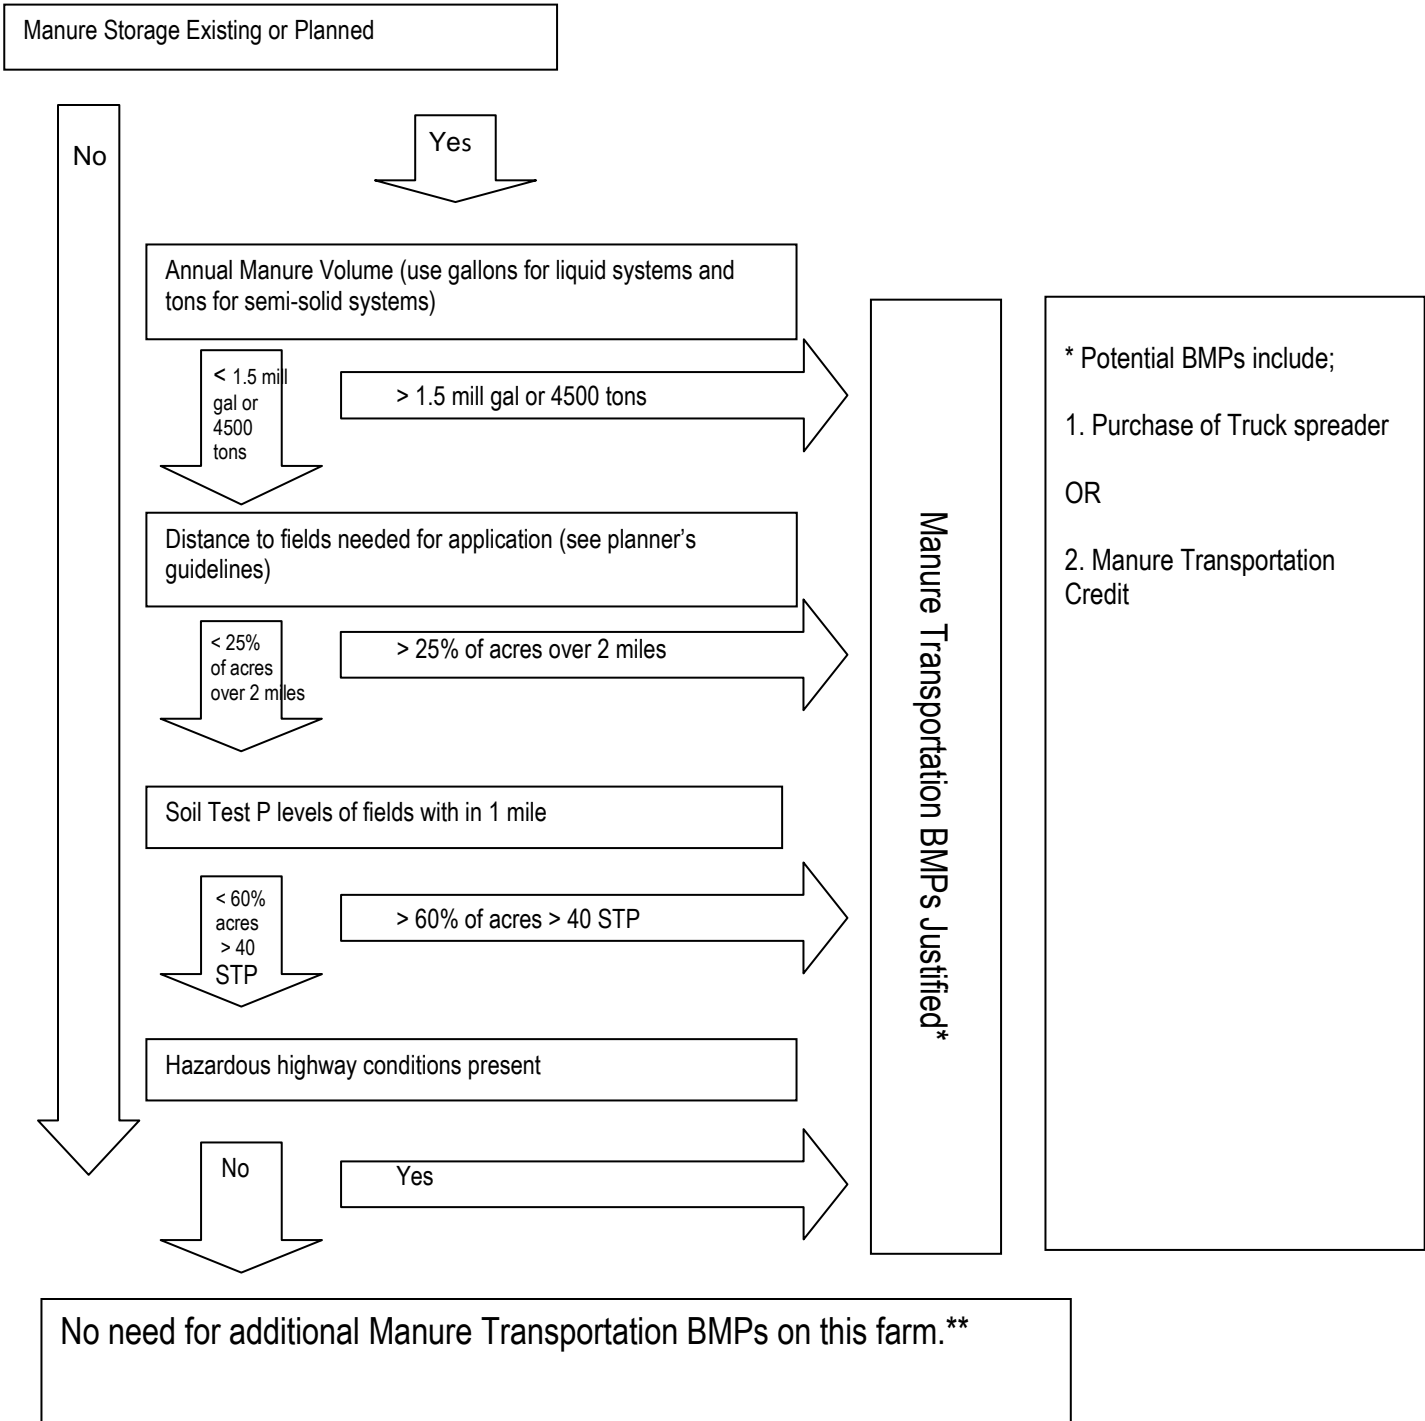

Manure Transportation Decision Grid

For West of Hudson Large Farms

The manure transportation decision should be based on an analysis of a sound, current Nutrient Management Plan.

** Assumes standard BMPs as per the present equipment policy.