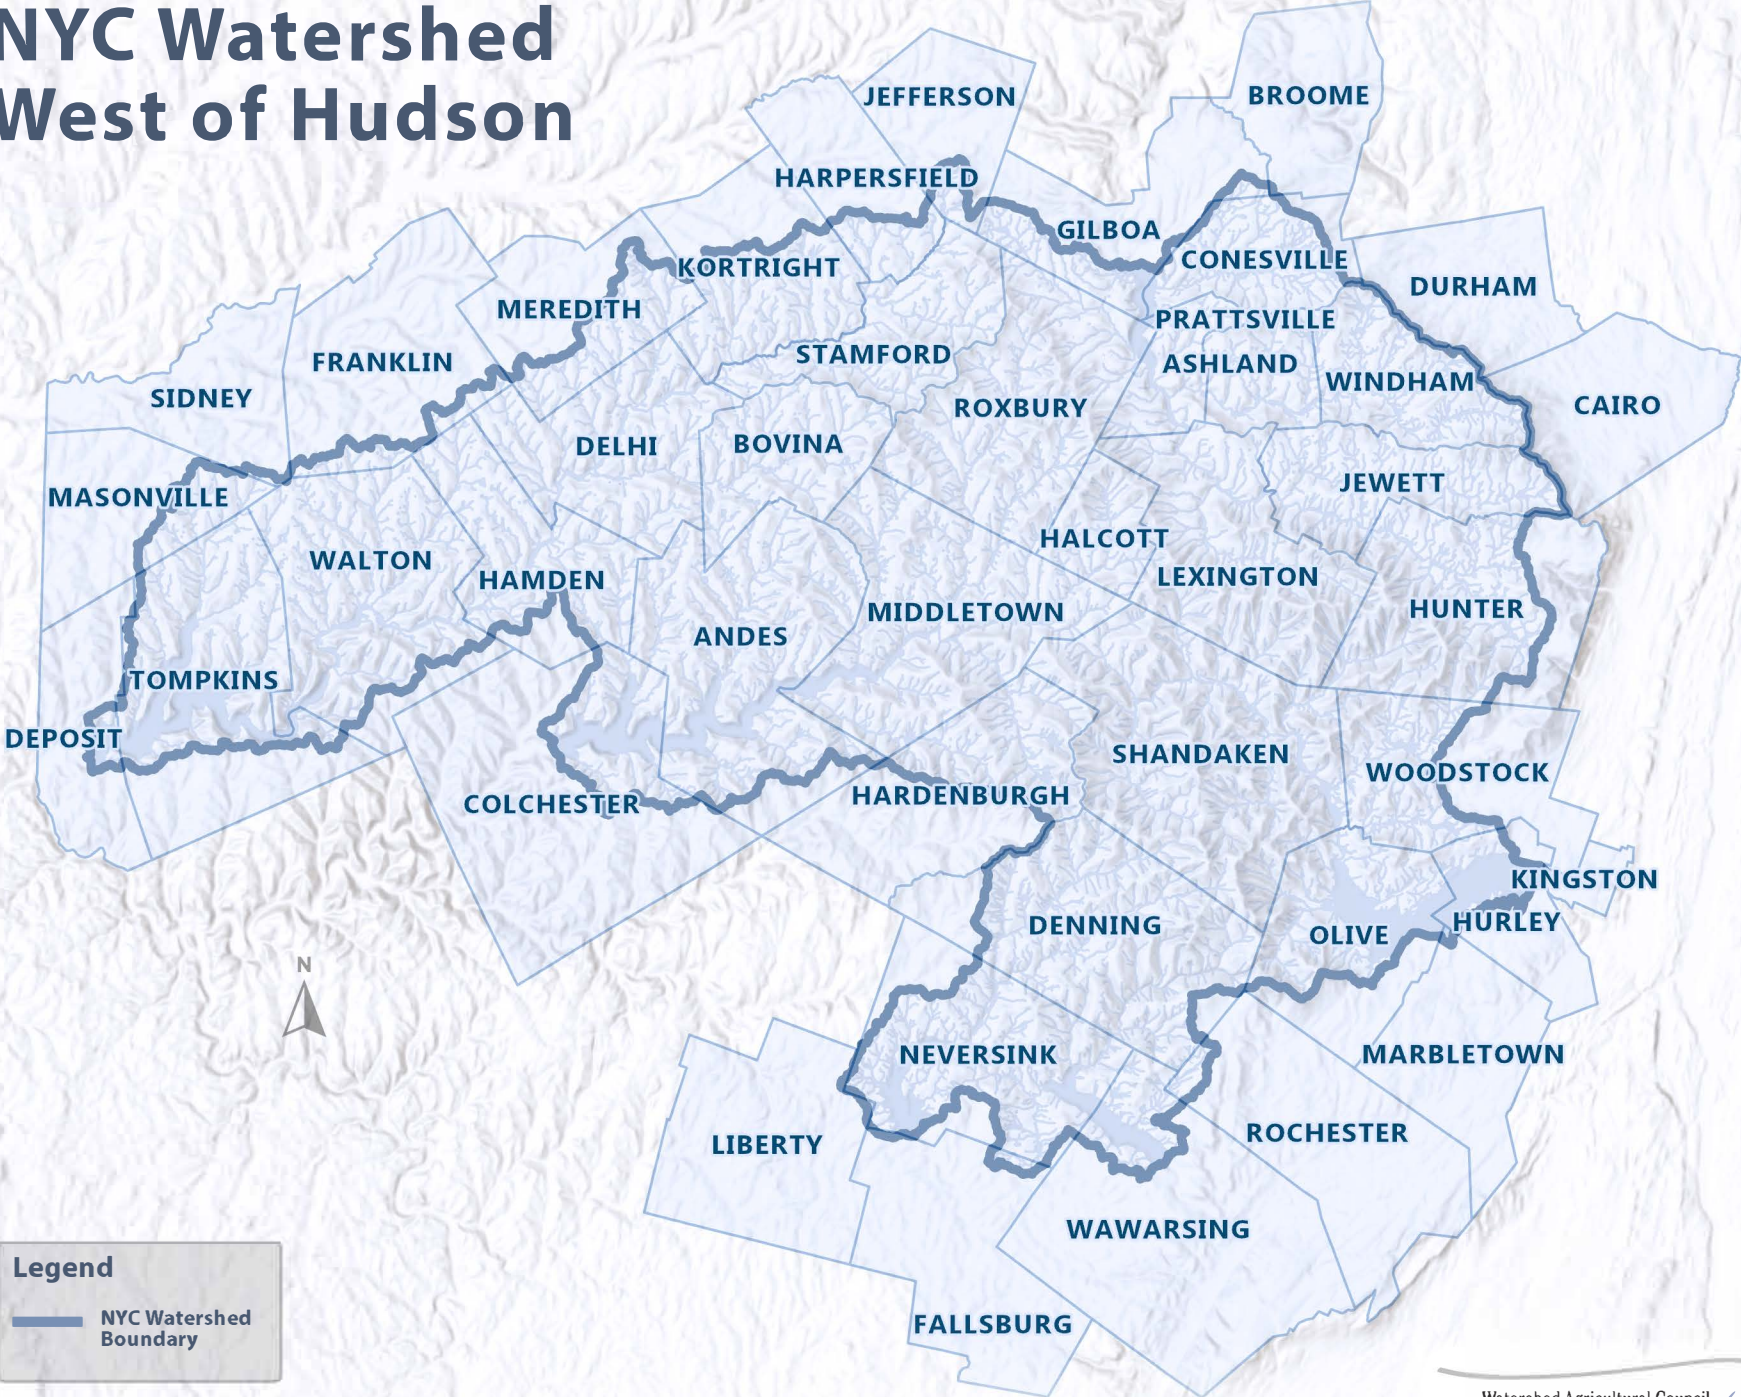

NYC Watershed West of Hudson

Legend

— NYC Watershed Boundary