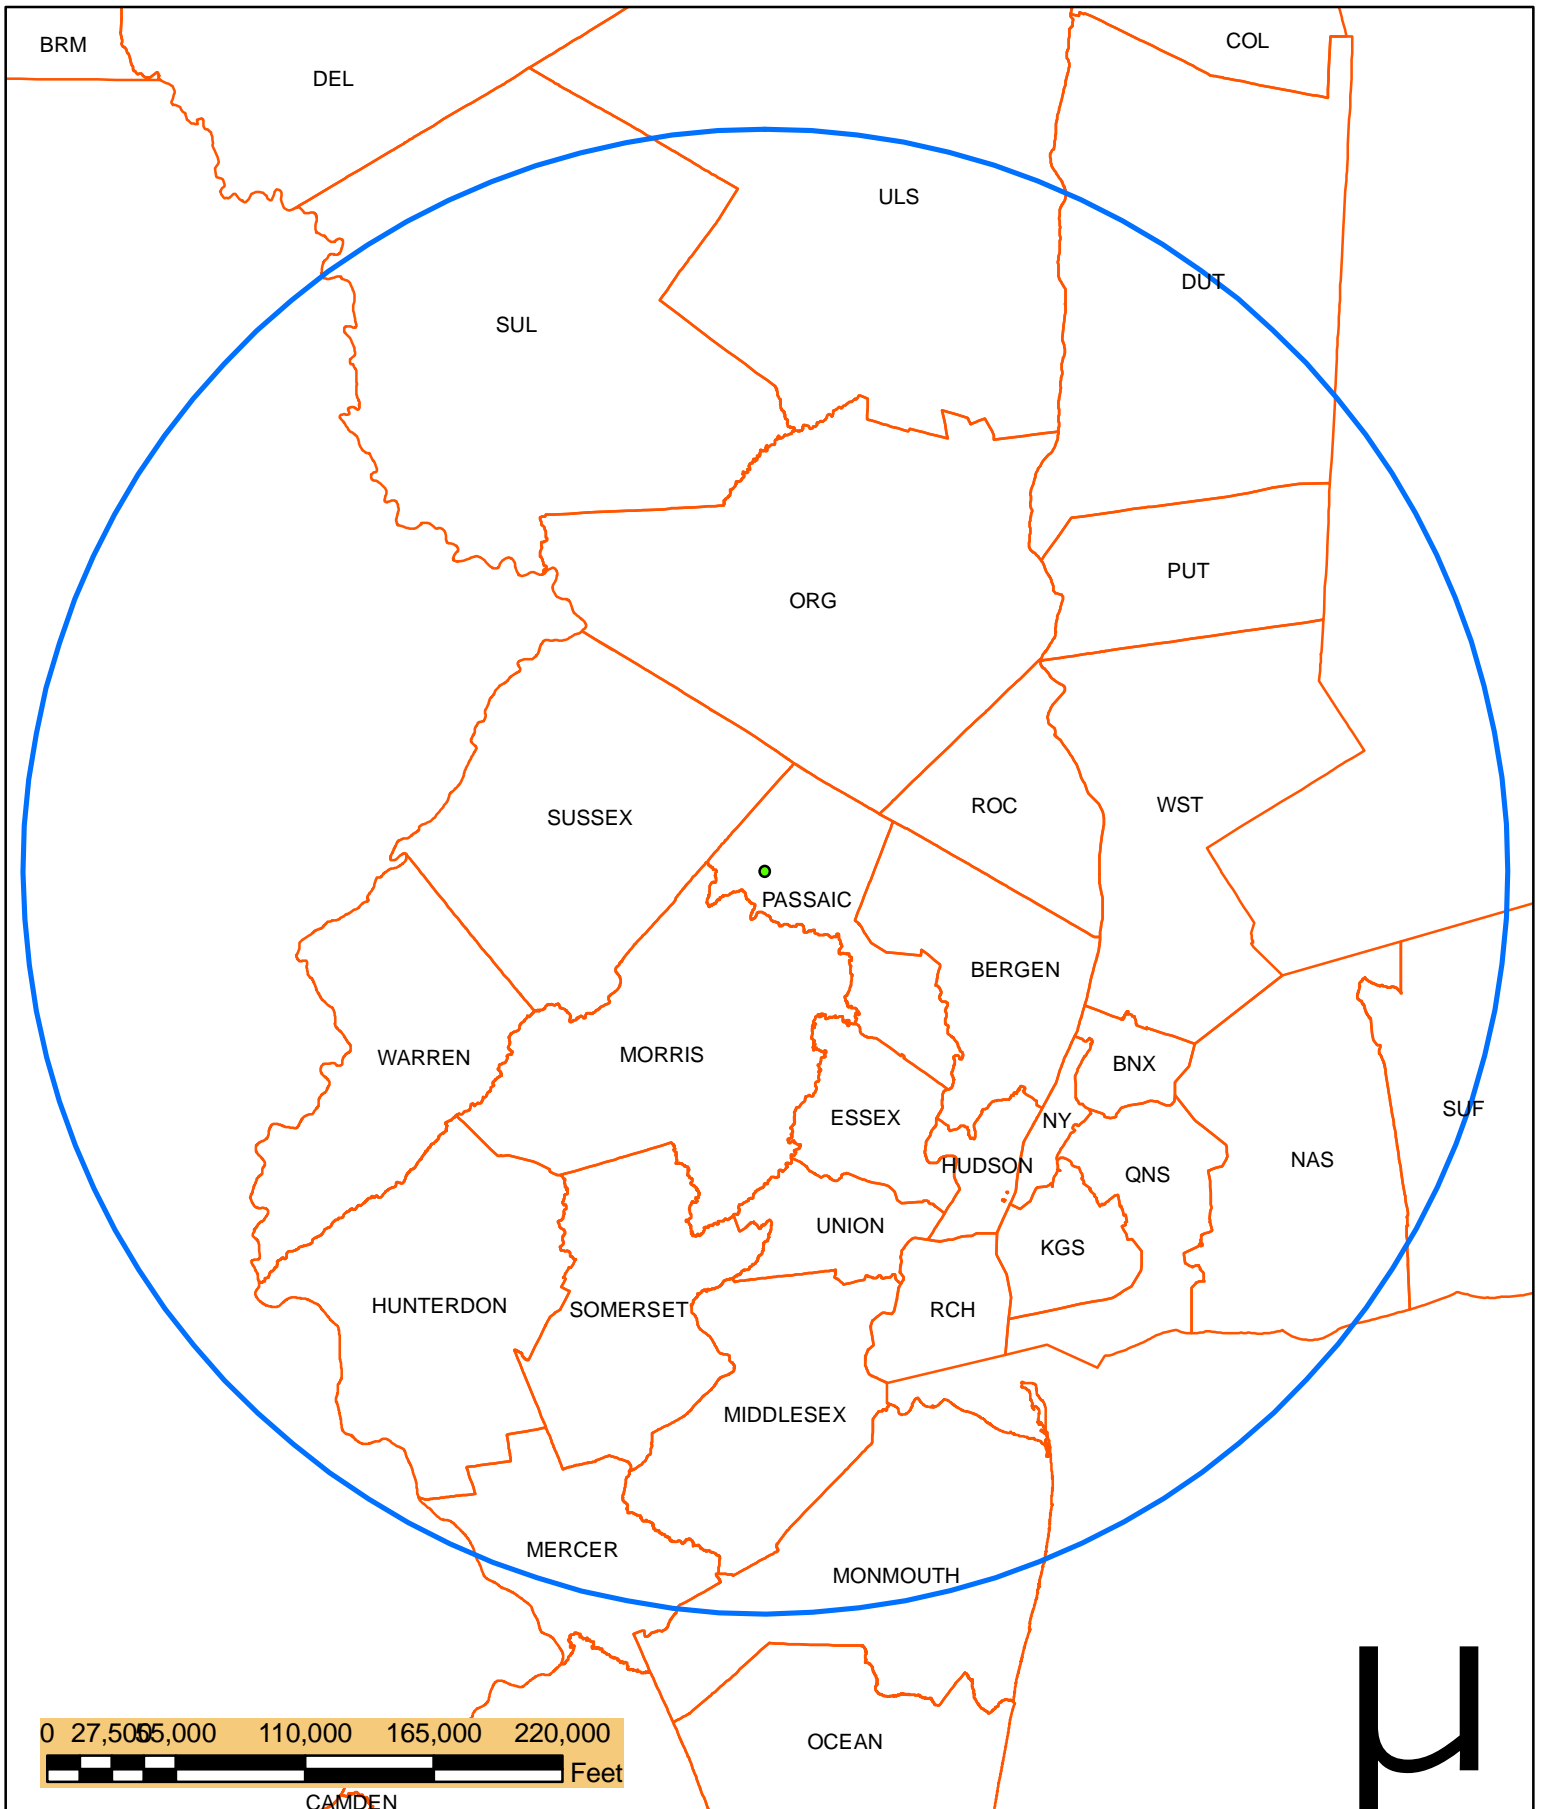

Service Area for Ron Farr

0 27,500 55,000 110,000 165,000 220,000 Feet

CAMDEN